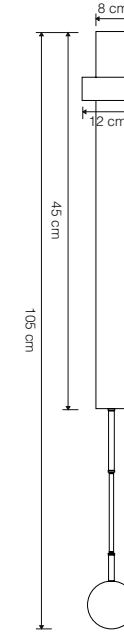

Renkler | Colors