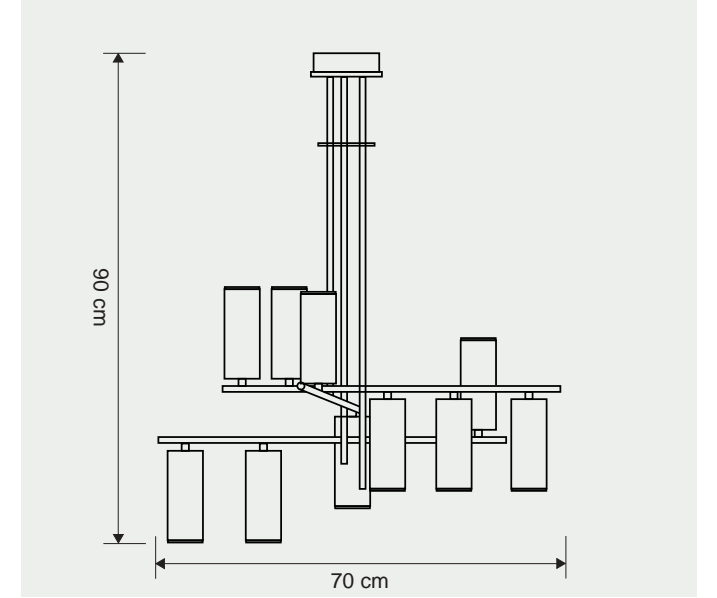

masialux

www.masialux.com

LUX TASARIMLAR | LUXURY DESIGNS

masialux

www.masialux.com

MS 765

Tasarım | Design : by Masialux

Özellikler | Properties