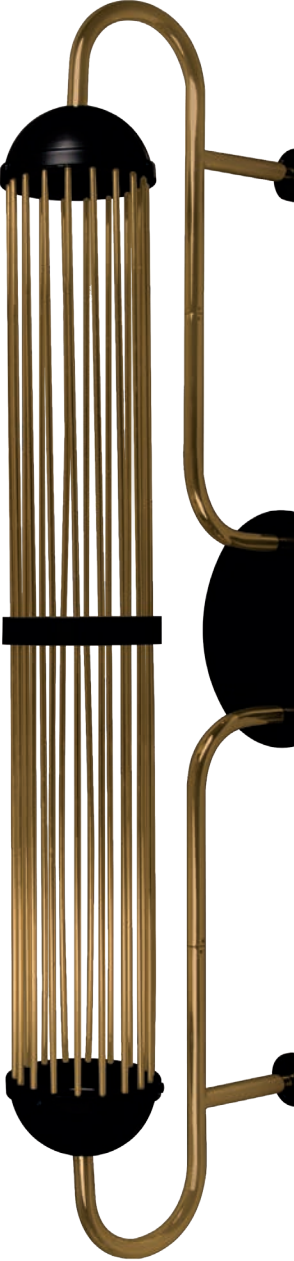

masialux

www.masialux.com