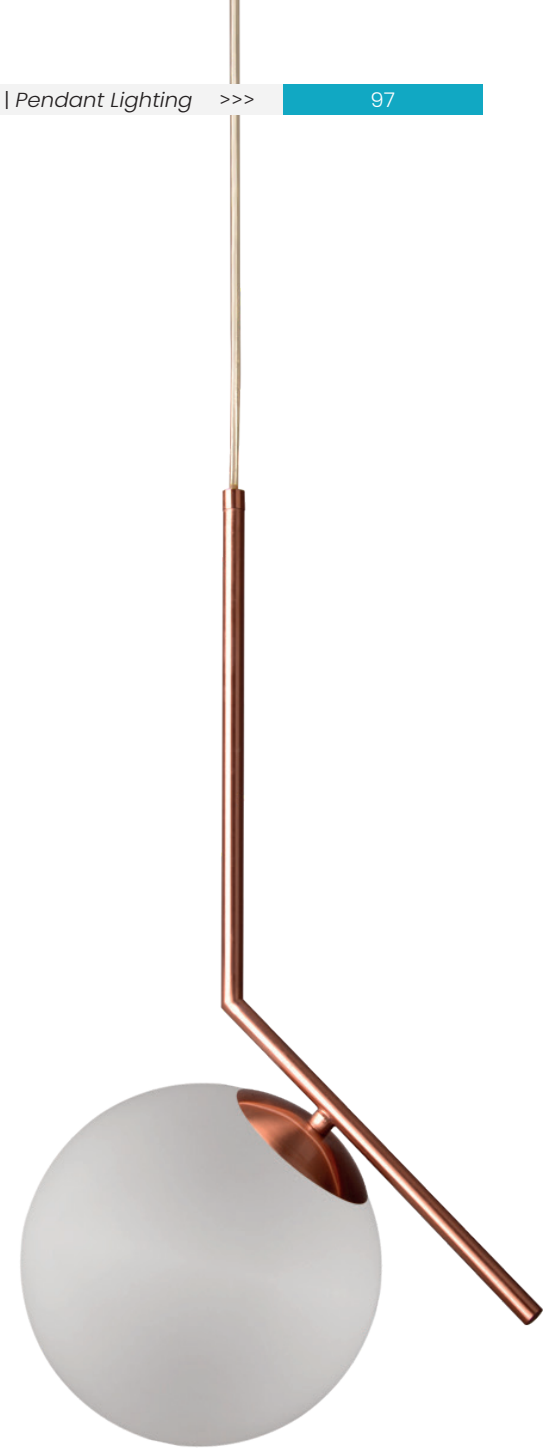

masialux

www.masialux.com