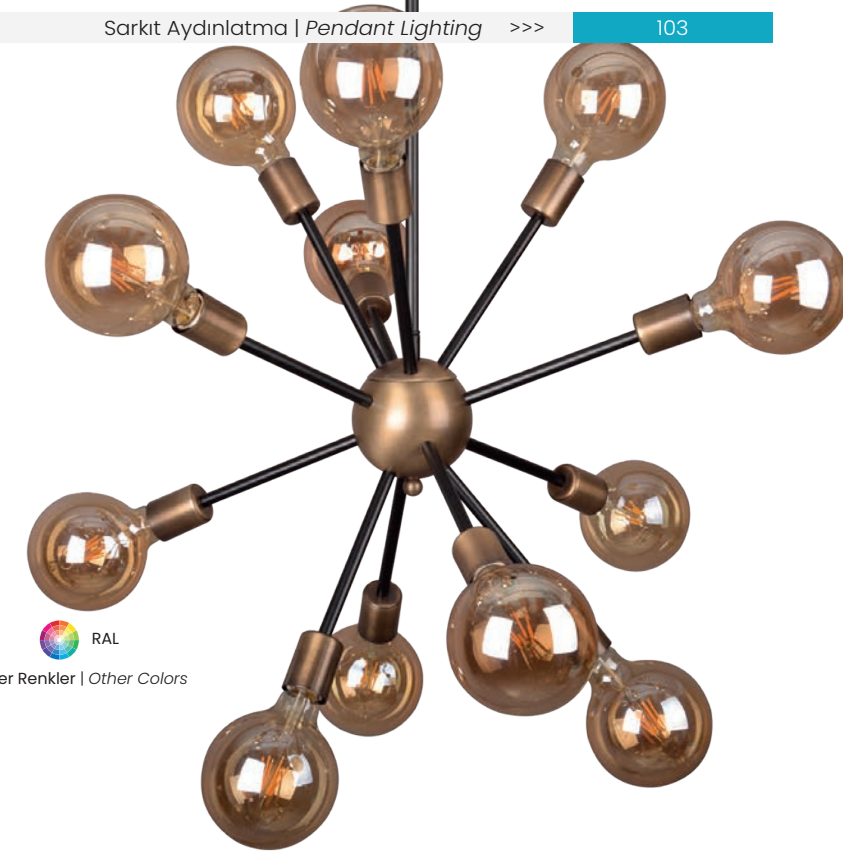

masialux

www.masialux.com