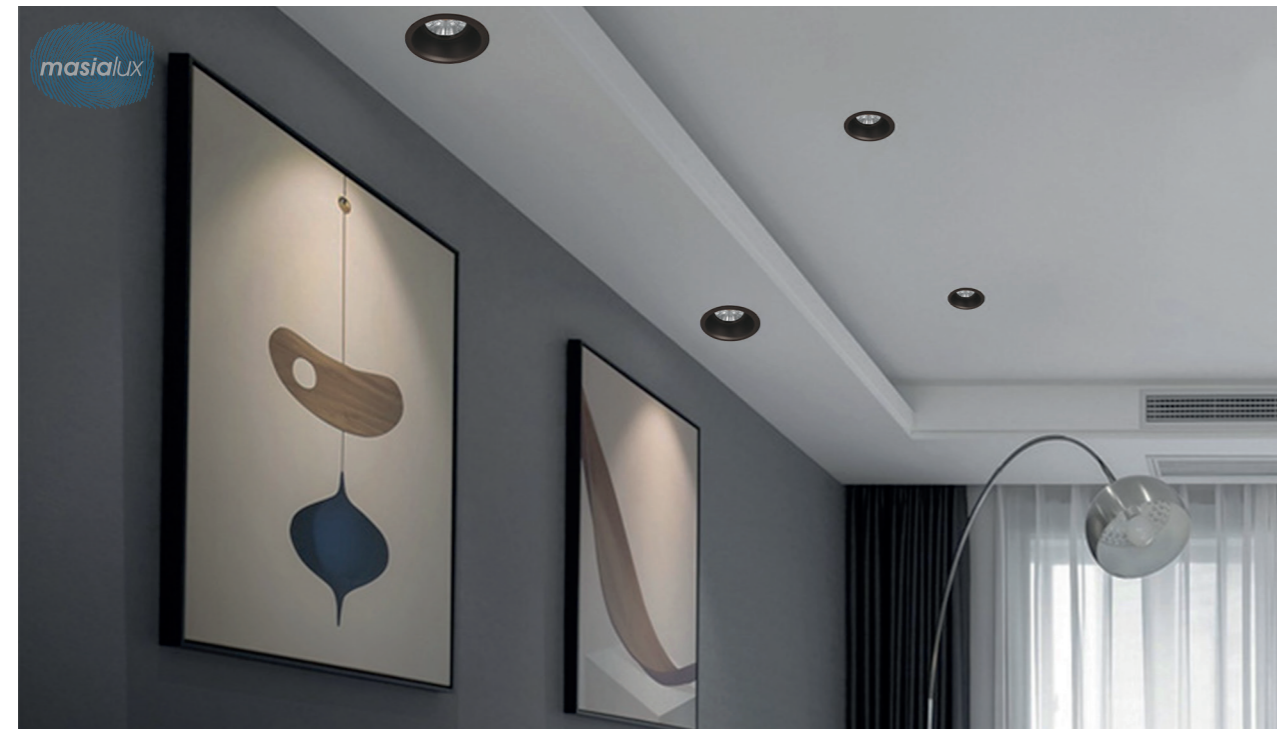

AVA

Tasarım | Design : by Masialux

AVA Serisi, sade ve modern tasarımıyla mekânlara zarif bir görünüm kazandırır. Enerji tasarruflu LED teknolojisi, dayanıklı gövde yapısı ve kolay montaj özelliği sayesinde hem konut hem de ticari alanlarda güvenilir ve verimli aydınlatma sunar. Ayarlanabilir ışık açısı seçenekleri ile ihtiyacınıza uygun, konforlu bir aydınlatma deneyimi sağlar.

AVA Series enhances any space with its sleek and modern design, offering a refined lighting solution. Featuring energy-efficient LED technology, durable construction, and easy installation, it provides reliable and efficient illumination for both residential and commercial environments. Adjustable light angles allow for a comfortable and customized lighting experience tailored to your needs.

Özellikler | Properties

Gövde | Body	: Alüminyum enjeksiyon gövde | Aluminum injection head
Boyama Tipi | Electrostatic powder coating	: Elektrostatik toz boya | Electrostatic powder coating
Işık Sıcaklığı | Light Temperature	:
IP Koruma Sınıfı | IP Protection Class	: IP 20
Kullanım Şekli | Usage	: Sıva Altı | Recessed

Sertifikalar | Certificates

- . CE
- . PTC
- . ISO 9001
- . SASO
- . 3 Yıl Garanti | 3 Year Warranty

Made in
Türkiye

İstek Üzerine | On request

DALI

AVA SERİSİ | SERIES MD 125-45

Teknik Çizim | Technical Drawing

210 gr

Model .2700K	Gerilim Voltage	Aktif Güç Active Power	Işık Akısı Luminous Flux	CRI	Model .3000K	Gerilim Voltage	Aktif Güç Active Power	Işık Akısı Luminous Flux	CRI
MD 125-45	220 V	10 W	920 lm	>80	MD 125-45	220 V	10 W	965 lm	>80
MD 125-45 (GU10)	220 V	-	-	-	MD 125-45 (GU10)	220 V	-	-	-
Model .4000K	Gerilim Voltage	Aktif Güç Active Power	Işık Akısı Luminous Flux	CRI	Model .6500K	Gerilim Voltage	Aktif Güç Active Power	Işık Akısı Luminous Flux	CRI
MD 125-45	220 V	10 W	998 lm	>80	MD 125-45	220 V	10 W	1017 lm	>80
MD 125-45 (GU10)	220 V	-	-	-	MD 125-45 (GU10)	220 V	-	-	-

- Alüminyum gövde ve reflektör
  Aluminium body and reflector
- Tamperli Cam
  Tempered Glass
- 30° | 45°
- CRI 80
- CRI 90
- 220-240V
- IP 20
- 3 Yıl
  3 Years
- DALI, Dim Seçeneğiyle
  with DALI, Dim Options
- Gövde Rengi Seçenekleri
  Body Color Options
- Siyah
  Black
- Beyaz
  White
- RAL

*Diğer CRI'lar da mevcuttur, lütfen danışın. | Other CRI available, please consult.

*Katalogta yer alan tüm ölçü ve teknik değerler nominal değerler olup ±%10 tolerans gösterebilir. | All dimensions and technical data provided in the catalogue are nominal values and may vary within a ±10% tolerance.