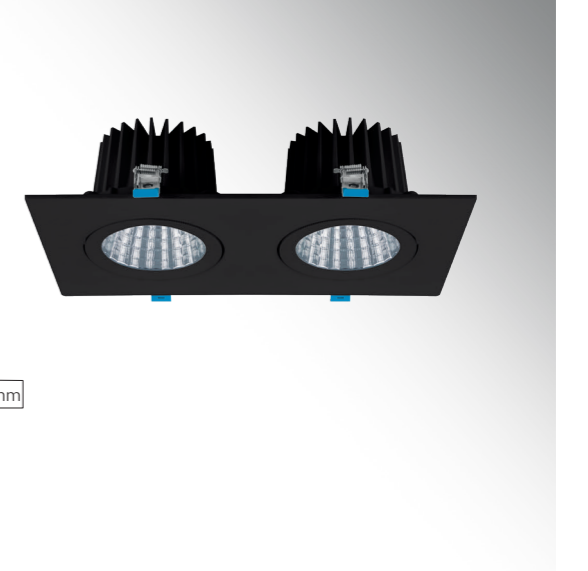

TESCA

Tasarım | Design : by Masialux

TESCA, minimalist tasarımı ve enerji tasarruflu LED teknolojisiyle mekânlara şıklık ve fonksiyonellik katar. Dayanıklı yapısı, uzun ömürlü LED'leri ve kolay montaj özelliği ile hem konut hem de ticari alanlarda verimli aydınlatma sağlar. Ayarlanabilir ışık açısı seçenekleriyle ihtiyacınıza uygun aydınlatma deneyimi sunar.

TESCA, combines a minimalist design with energy-efficient LED technology, bringing elegance and functionality to any space. Its durable construction and easy installation make it ideal for both residential and commercial settings. Adjustable light angles provide a tailored lighting experience to suit your needs.

Özellikler | Properties

Gövde | Body	: Alüminyum enjeksiyon gövde | Aluminum injection head
Boyama Tipi | Electrostatic powder coating	: Elektrostatik toz boya | Electrostatic powder coating
Işık Sıcaklığı | Light Temperature	:
IP Koruma Sınıfı | IP Protection Class	: IP 20
Kullanım Şekli | Usage	: Sıva Altı | Recessed

Sertifikalar | Certificates

- . CE
- . PTC
- . ISO 9001
- . SASO
- . 3 Yıl Garanti | 3 Year Warranty

Made in
Türkiye

İstek Üzerine | On request

DALI

TESCA SERİSİ | SERIES MD 101-2-100

Teknik Çizim | Technical Drawing

145x300 mm

Model .2700K	Gerilim Voltage	Aktif Güç Active Power	Işık Akısı Luminous Flux	CRI
MD 101-2-100	220 V	40 W	3886 lm	>80
MD 101-2-100	220 V	54 W	5128 lm	>80

Model .4000K	Gerilim Voltage	Aktif Güç Active Power	Işık Akısı Luminous Flux	CRI
MD 101-2-100	220 V	40 W	4214 lm	>80
MD 101-2-100	220 V	54 W	5560 lm	>80

Model .3000K	Gerilim Voltage	Aktif Güç Active Power	Işık Akısı Luminous Flux	CRI
MD 101-2-100	220 V	40 W	4078 lm	>80
MD 101-2-100	220 V	54 W	5380 lm	>80

Model .6500K	Gerilim Voltage	Aktif Güç Active Power	Işık Akısı Luminous Flux	CRI
MD 101-2-100	220 V	40 W	4294 lm	>80
MD 101-2-100	220 V	54 W	5666 lm	>80

- Alüminyum gövde ve reflektör
  Aluminium body and reflector
- Tamperli Cam
  Tempered Glass
- 15° | 30° | 45° | 60°
- CRI 80
- CRI 90
- 220-240V
- IP 20
- 3 Yıl
  3 Years
- DALI, Dim Seçeneğiyle
  with DALI, Dim Options
- Gövde Rengi Seçenekleri
  Body Color Options
- Siyah
  Black
- Beyaz
  White
- RAL

*Diğer CRI'lar da mevcuttur, lütfen danışın. | Other CRI available, please consult.

*Katalogta yer alan tüm ölçü ve teknik değerler nominal değerler olup ±%10 tolerans gösterebilir. | All dimensions and technical data provided in the catalogue are nominal values and may vary within a ±10% tolerance.