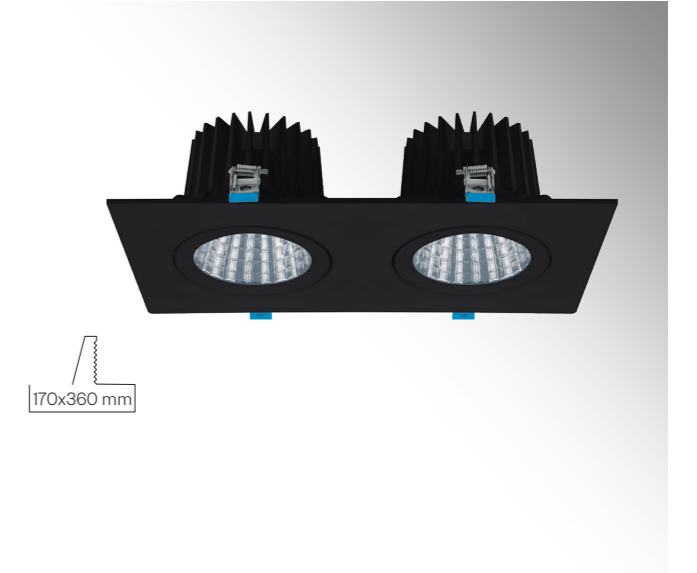

TESCA

Tasarım | Design : by Masialux

TESCA, minimalist tasarımı ve enerji tasarruflu LED teknolojisiyle mekânlara şıklık ve fonksiyonellik katar. Dayanıklı yapısı, uzun ömürlü LED'leri ve kolay montaj özelliği ile hem konut hem de ticari alanlarda verimli aydınlatma sağlar. Ayarlanabilir ışık açısı seçenekleriyle ihtiyacınıza uygun aydınlatma deneyimi sunar.

TESCA, combines a minimalist design with energy-efficient LED technology, bringing elegance and functionality to any space. Its durable construction and easy installation make it ideal for both residential and commercial settings. Adjustable light angles provide a tailored lighting experience to suit your needs.

Özellikler | Properties

Gövde | Body	: Alüminyum enjeksiyon gövde | Aluminum injection head
Boyama Tipi | Electrostatic powder coating	: Elektrostatik toz boya | Electrostatic powder coating
Işık Sıcaklığı | Light Temperature	:
IP Koruma Sınıfı | IP Protection Class	: IP 20
Kullanım Şekli | Usage	: Sıva Altı | Recessed

Sertifikalar | Certificates

- . CE
- . PTC
- . ISO 9001
- . SASO
- . 3 Yıl Garanti | 3 Year Warranty

Made in
Türkiye

İstek Üzerine | On request

DALI

TESCA SERİSİ | SERIES MD 101-2-118

Teknik Çizim | Technical Drawing

Model .2700K	Gerilim Voltage	Aktif Güç Active Power	Işık Akısı Luminous Flux	CRI
MD 101-2-118	220 V	40 W	3892 lm	>80
MD 101-2-118	220 V	54 W	5026 lm	>80
MD 101-2-118	220 V	76 W	6918 lm	>80

Model .3000K	Gerilim Voltage	Aktif Güç Active Power	Işık Akısı Luminous Flux	CRI
MD 101-2-118	220 V	40 W	4084 lm	>80
MD 101-2-118	220 V	54 W	5274 lm	>80
MD 101-2-118	220 V	76 W	7254 lm	>80

Model .4000K	Gerilim Voltage	Aktif Güç Active Power	Işık Akısı Luminous Flux	CRI
MD 101-2-118	220 V	40 W	4220 lm	>80
MD 101-2-118	220 V	54 W	5454 lm	>80
MD 101-2-118	220 V	76 W	5562 lm	>80

Model .6500K	Gerilim Voltage	Aktif Güç Active Power	Işık Akısı Luminous Flux	CRI
MD 101-2-118	220 V	40 W	4300 lm	>80
MD 101-2-118	220 V	54 W	5562 lm	>80
MD 101-2-118	220 V	76 W	7566 lm	>80

Alüminyum gövde ve reflektör | Aluminium body and reflector | Tamperli Cam | Tempered Glass | 15° | 30° | 45° | 60° | CRI 80 | CRI 90 | 220-240V | IP 20 | 3 Yıl | 3 Years

DALI, Dim Seçeneğiyle | with DALI, Dim Options | Gövde Rengi Seçenekleri | Body Color Options | Siyah | Black | Beyaz | White | RAL

*Diğer CRI'lar da mevcuttur, lütfen danışın. | Other CRI available, please consult.

*Katalogta yer alan tüm ölçü ve teknik değerler nominal değerler olup ±%10 tolerans gösterebilir. | All dimensions and technical data provided in the catalogue are nominal values and may vary within a ±10% tolerance.